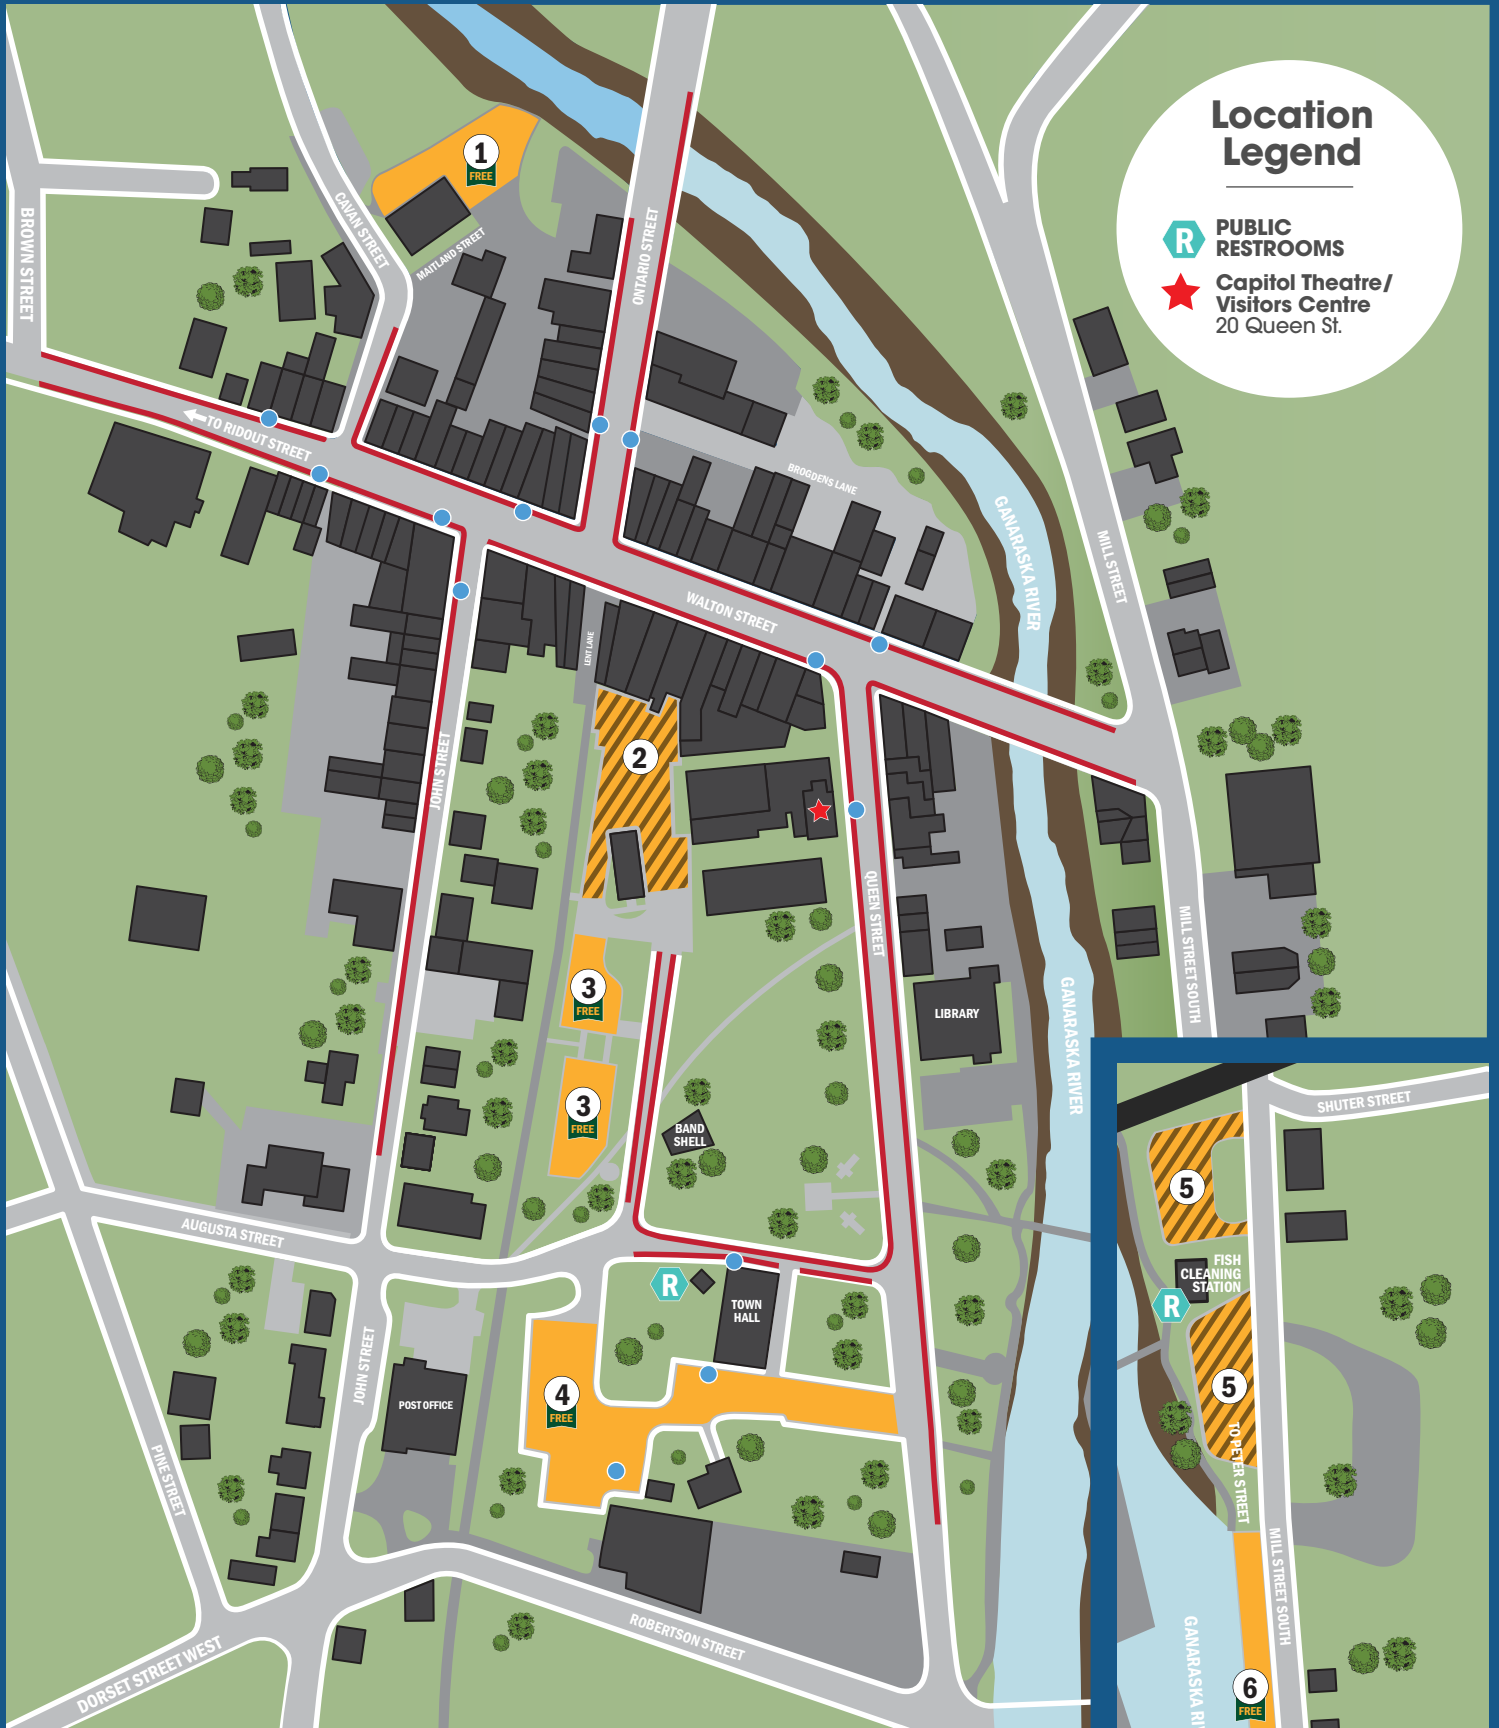

Location Legend

PUBLIC RESTROOMS

**Capitol Theatre/
Visitors Centre**
20 Queen St.

Parking Legend

METERED ON-STREET PARKING

PAY AND DISPLAY LOT
2. Elias Street (\$1/hr)
5. Marina (gravel lot, vehicle and trailer \$10 per day)

ACCESSIBLE PARKING • Free parking with valid accessible parking permit

FREE PARKING LOTS

- 1. Cavan Street
- 3. Elias Street
- 4. Town Hall
- 6. Mill Street
- 7. Madison Street